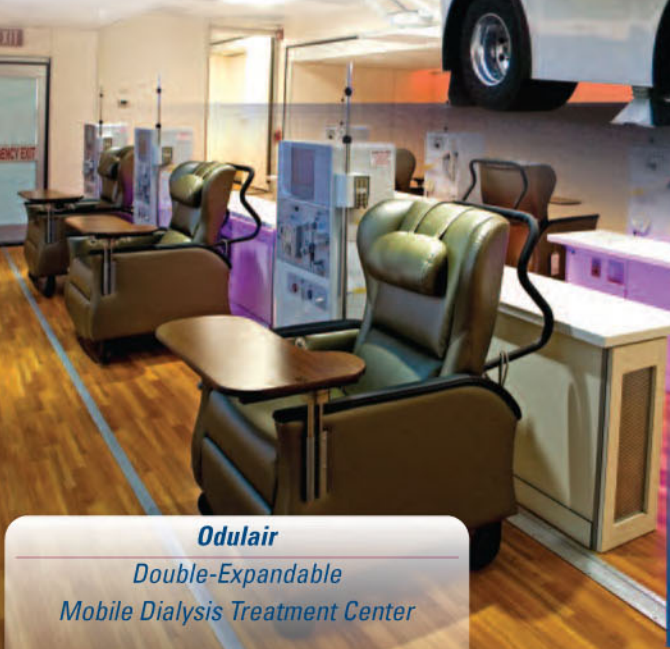

Saudi Cancer Foundation
40' Mobile Mammography Clinic

Odulair
Double-Expandable
Mobile Dialysis Treatment Center

Kentucky Trailer Technologies offers world-class mobile medical diagnostic, treatment and surgical facilities. These units provide the ideal controlled environment for on-site health screenings, blood labs, dental screenings, cancer testing, MRI and PET/CT scanning, as well as many other medical needs. We mobilize the same mission-critical capabilities of fixed-base treatment centers on a mobile platform, fully mission capable in as little as 20 minutes.